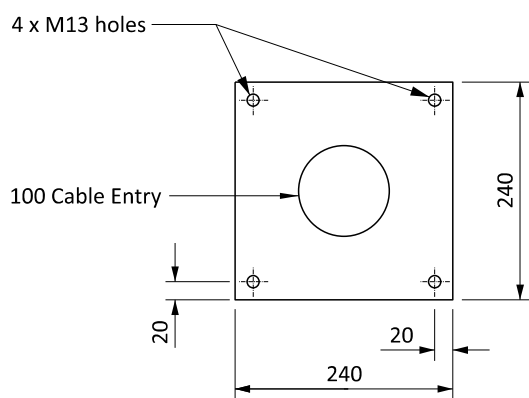

Hatch Cover 5.8mm Plate

M12 Base Plate

Concrete Base