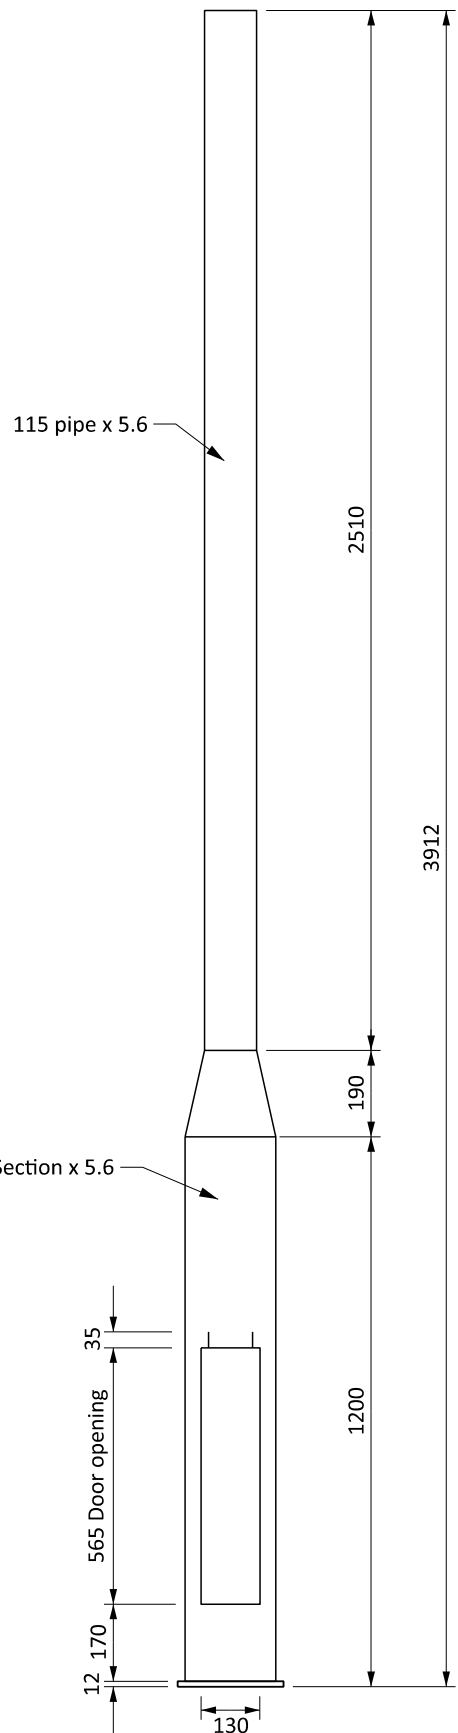

Hatch Cover 5.8mm Plate

M12 Base Plate

Concrete Base