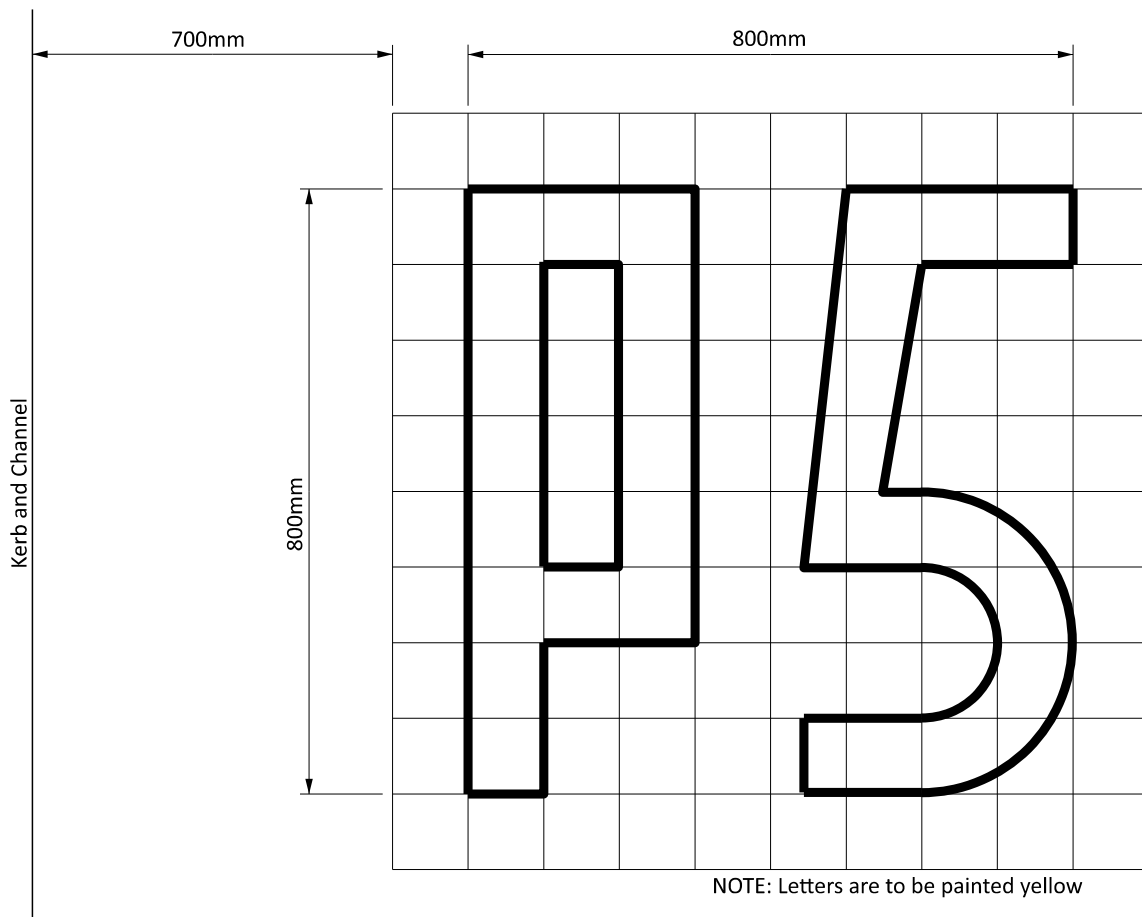

NOTE: Letters are to be painted white

LAYOUT FOR CLEARWAY MARKING

NOTE: Letters are to be painted yellow

LAYOUT FOR P5 MARKING